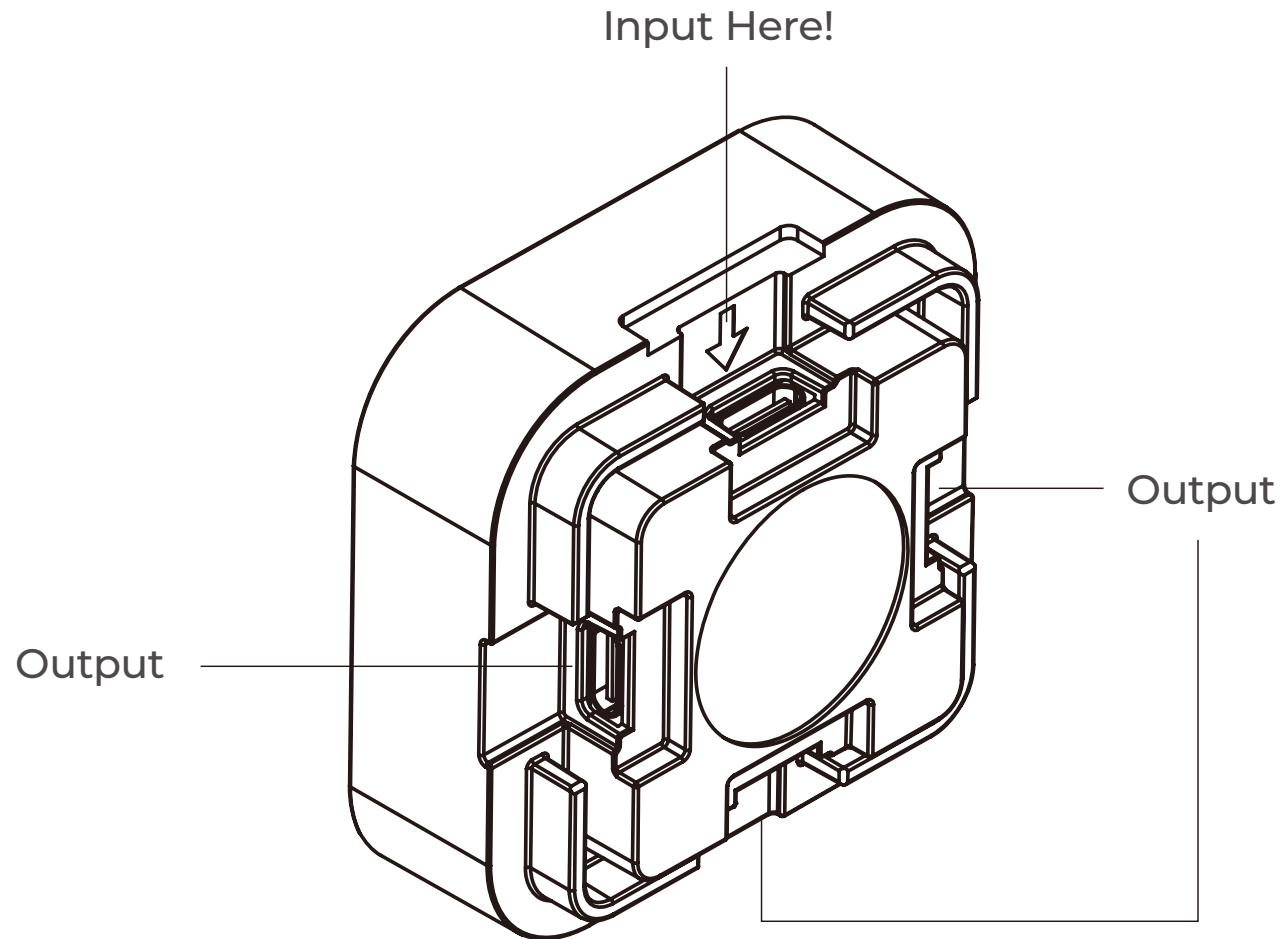

RF Remote + Button + App

Changable Slides

Various Combinations

App & Remote Controlled

Indoor Use

Sync with Music

Timer Mode

The Box Modules

Module Dimensions	
a	5.6cm / 2.2in
b	5.6cm / 2.2in
c	2.4cm / 0.94in

Color: RGB 16 million colors

Connectivity: BT

Working Voltage: 5V/2A

Max Panels Per PSU \approx 100

Max Panels Per Controller on a route: 300