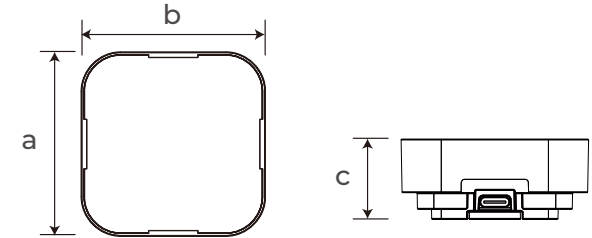

Module Dimensions	
a	5.6cm / 2.2in
b	5.6cm / 2.2in
c	2.4cm / 0.94in

Color: RGB 16 million colors

Connectivity: BT

Working Voltage: 5V/2A

Max Panels Per PSU \approx 100

Max Panels Per Controller on a route: 300