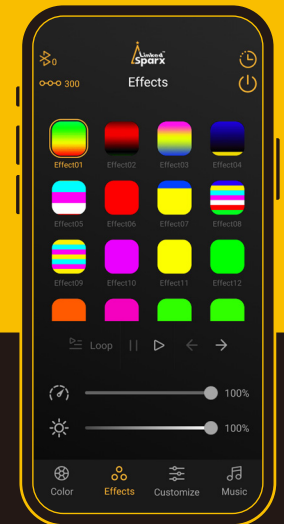

16 PCs RGB

App-Controlled Light Modules

Light up Your Words

SYRO-The Box

Living Room Ambience

Gaming Room Setup

Entertainment Space Decor

ROCK
AND
ROLL

Office Desktop Display

Party Decoration

Night Lamp

RELAXED

PERSONALIZE YOUR RGB SCENES

Select & play from effect gallery, or choose from 16 million colors to customize your color scenes based on 8 patterns. Set the right vibe for your mood

Download on the
App Store

GET IT ON
Google Play

RGB 16 million
colours

26+16
Effects Music Modes

An abundant effect
gallery

Adjust brightness
and speed

Set Timer to turn off/on
by schedule

3 WAYS OF CONTROL