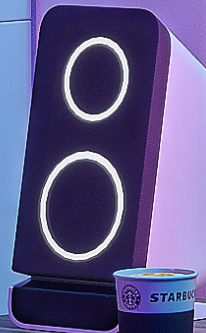

16 PCs RGB

App-Controlled Light Modules

Light up Your Words

SYRO-The Box

Living Room Ambience

Gaming Room Setup

Entertainment Space Decor

ROCK
AND
ROLL

Office Desktop Display

Party Decoration

Night Lamp

RELAXED

PERSONALIZE YOUR RGB SCENES

Select & play from effect gallery, or choose from 16 million colors to customize your color scenes based on 8 patterns. Set the right vibe for your mood

Download on the
App Store

GET IT ON
Google Play

RGB 16 million
colours

26+16
Effects Music Modes

An abundant effect
gallery

Adjust brightness
and speed

Set Timer to turn off/on
by schedule

3 WAYS OF CONTROL

RF Remote + Button + App

Changable Slides

Various Combinations

App & Remote Controlled

Indoor Use

Sync with Music

Timer Mode

The Box Modules