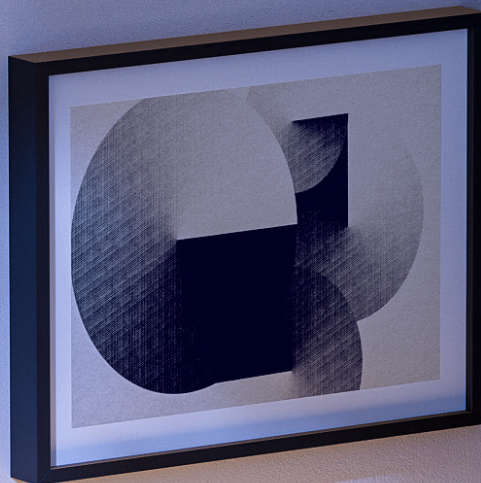

16 PCs RGB

App-Controlled Light Modules

Light up Your Words

SYRO-The Box

Living Room Ambience

Gaming Room Setup

Entertainment Space Decor

ROCK
AND
ROLL

Office Desktop Display

Party Decoration

Night Lamp

RELAXED

PERSONALIZE YOUR RGB SCENES

Select & play from effect gallery, or choose from 16 million colors to customize your color scenes based on 8 patterns. Set the right vibe for your mood