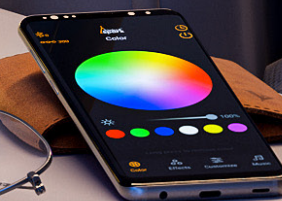

16 PCs RGB

App-Controlled Light Modules

Light up Your Words

SYRO-The Box

Living Room Ambience

Gaming Room Setup

Entertainment Space Decor

ROCK
AND
ROLL

Office Desktop Display

Party Decoration

Night Lamp

RELAXED

PERSONALIZE YOUR RGB SCENES

Select & play from effect gallery, or choose from 16 million colors to customize your color scenes based on 8 patterns. Set the right vibe for your mood

Download on the
App Store

GET IT ON
Google Play

RGB 16 million
colours

26+16
Effects Music Modes

An abundant effect
gallery

Adjust brightness
and speed

Set Timer to turn off/on
by schedule

3 WAYS OF CONTROL