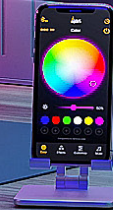

16 PCs RGB

App-Controlled Light Modules

Light up Your Words

SYRO-The Box

Living Room Ambience

Gaming Room Setup

Entertainment Space Decor

ROCK
AND
ROLL

Office Desktop Display

Party Decoration

Night Lamp

RELAXED

PERSONALIZE YOUR RGB SCENES

Select & play from effect gallery, or choose from 16 million colors to customize your color scenes based on 8 patterns. Set the right vibe for your mood

Download on the
App Store

GET IT ON
Google Play

RGB 16 million
colours

26+16
Effects Music Modes

An abundant effect
gallery

Adjust brightness
and speed

Set Timer to turn off/on
by schedule

3 WAYS OF CONTROL