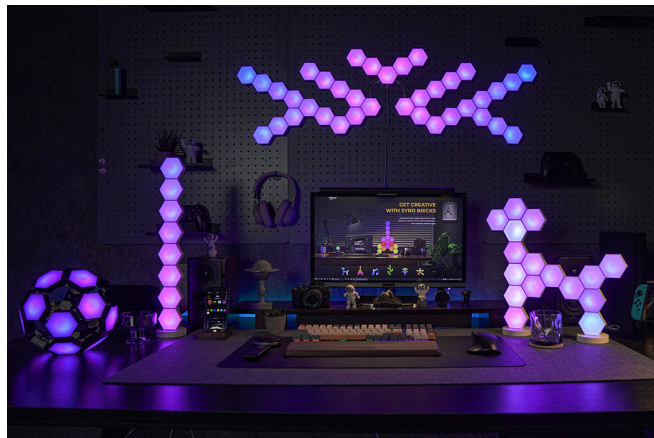

Office Desktop Display