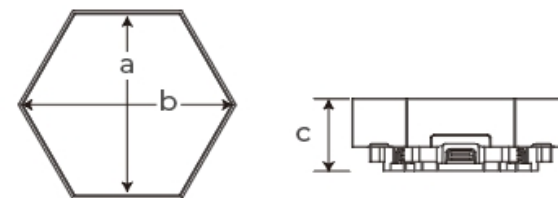

SYRO-Bricks Hexagonal Modules

Module Dimensions	
a	6.29cm / 2.48in
b	7.25cm / 2.85in
c	2.4cm / 0.94in

Color: RGB 16 million colors

Connectivity: BT

Working Voltage: 5V/2A

Max Panels Per PSU \approx 100

Max Panels Per Controller on a route: 300