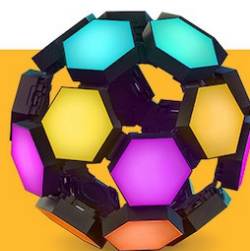

Sync with Music

Timer Mode

What's in the box?

2D
LinkedSparx SYRO-Bricks
Starter Kit

- 1 16 x light bricks
- 2 1 x controller
- 3 1 x RF remote
- 4 2 x stands
- 5 3 x type c-c cables
- 6 16 x connectors
- 7 16 x fixtures
- 8 1 x flexible connector
- 9 10 x mounting tapes
- 10 1 x pry bar

Product Details

Introduction: SYRO-Bricks from LinkedSparx is a set of hexagonal light panels that can be installed into various shapes for a colorful lighting display on desktop or wall.

After an easy pairing setup with the mobile App, you can get full access to control the lights with playful features such as playing dynamic preset effects, customizing colors and motions, activating music modes, etc.