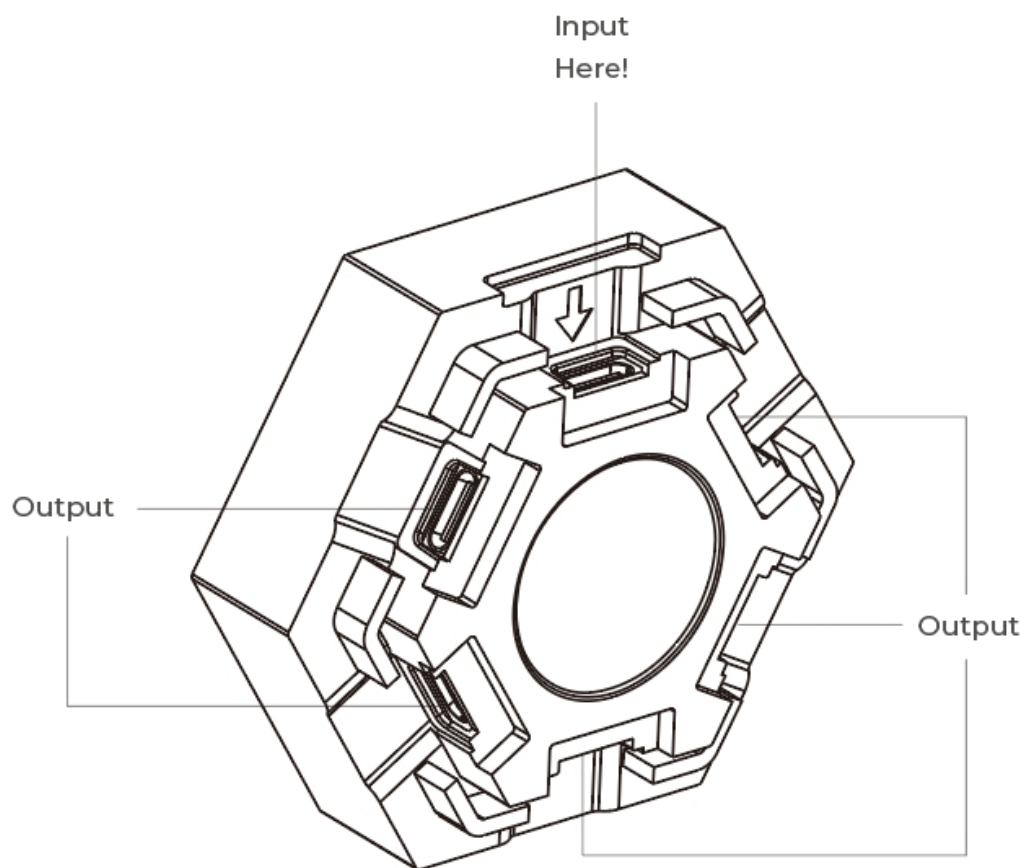

SYRO-Bricks Hexagonal Modules

Module Dimensions	
a	6.29cm / 2.48in
b	7.25cm / 2.85in
c	2.4cm / 0.94in

Color: RGB 16 million colors

Connectivity: BT

Working Voltage: 5V/2A

Max Panels Per PSU \approx 100

Max Panels Per Controller on a route: 300