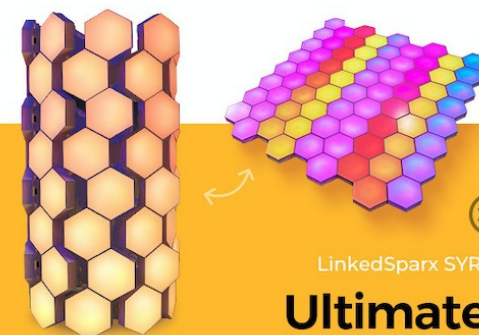

2D 3D

LinkedSparx SYRO-Bricks
Ultimate Kit