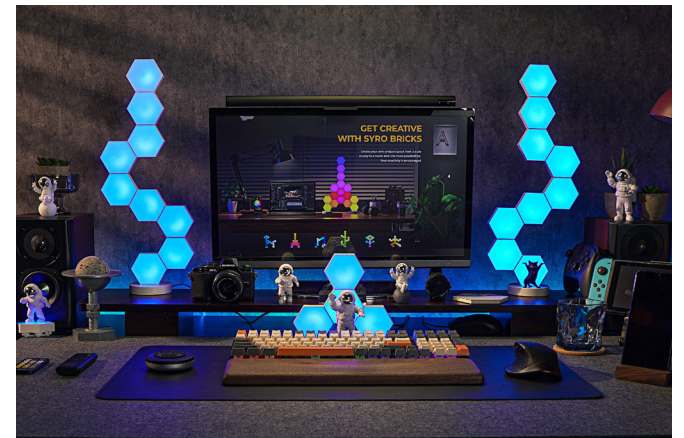

Office Desktop Display