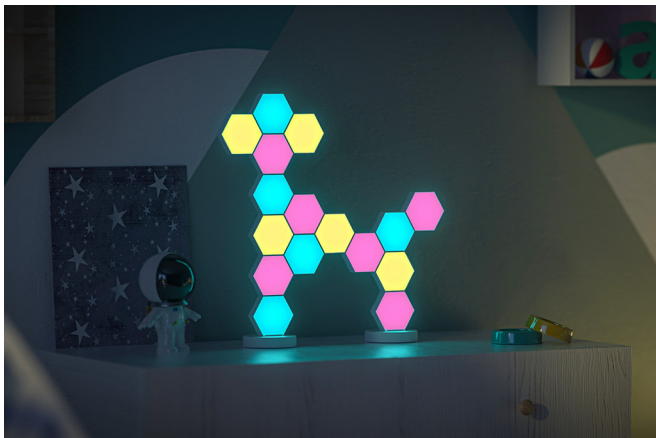

Play your favorite music and see the lights dance vibrantly to the beat. Turn your home lighting into a music light show

PERSONALIZE YOUR RGB SCENES

Select & play from effect gallery, or choose from 16 million colors to customize your color scenes based on 8 patterns. Set the right vibe for your mood

Entertainment Space Decor

Kidsroom Night Lamp

Living Room Ambience

3D

3D Installation

Various
Combinations

App & Remote
Controlled

Indoor Use

Product Details

Introduction: SYRO-Bricks from LinkedSparx is a set of hexagonal light panels that can be installed into various shapes for a colorful lighting display on desktop or wall.

After an easy pairing setup with the mobile App, you can get full access to control the lights with playful features such as playing dynamic preset effects, customizing colors and motions, activating music modes, etc.

Features

1. Decorate your space however you want: Get creative with SYRO-Bricks. Each starter kit comes with 16 pieces of light panels. Transform your idea into unique layouts such as a cute puppy, a tower, a ball, and lots more possibilities.
2. Display on desktop or wall: Connect your shape to stands or attach them onto the wall with mounting tapes.
3. From 2D to 3D installation: We are the first to turn 2D hexagon lights connection into innovative 3D shapes. To achieve this, all you need is the specifically designed bendable connectors and angled fixtures.
4. Personalize you RGB scenes: Via the intuitive and powerful App, you can select & play from effect gallery, or choose from 16 million colors to customize your color scenes based on 8 patterns. Set the right vibe for your mood.
5. Light dance to music: Built-in sound sensor lets you play your favorite music and see the lights dance vibrantly to the beat. Multiple customizable music modes for your choice. Turn your home lighting into a music light show.