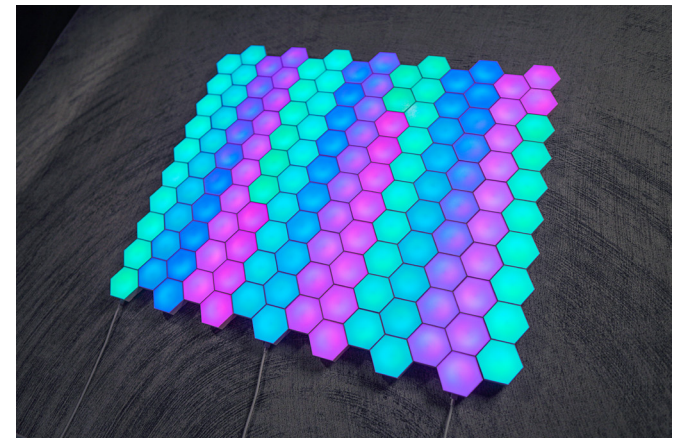

Entertainment Space Decor