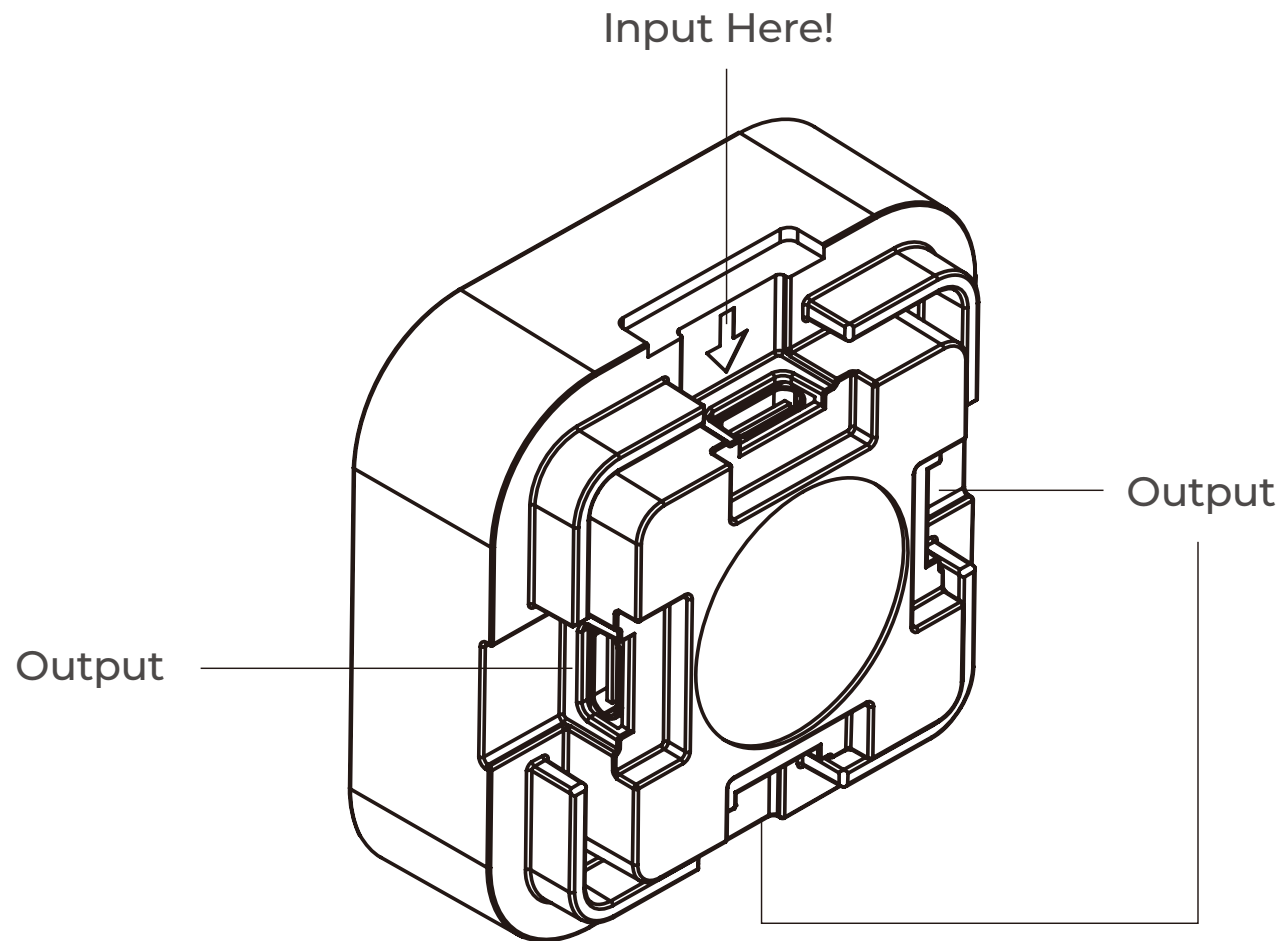

App & Remote Controlled

Indoor Use

Sync with Music

Timer Mode

The Box Modules

Module Dimensions	
a	5.6cm / 2.2in
b	5.6cm / 2.2in
c	2.4cm / 0.94in

LED Color: RGB / White

Connectivity: BT