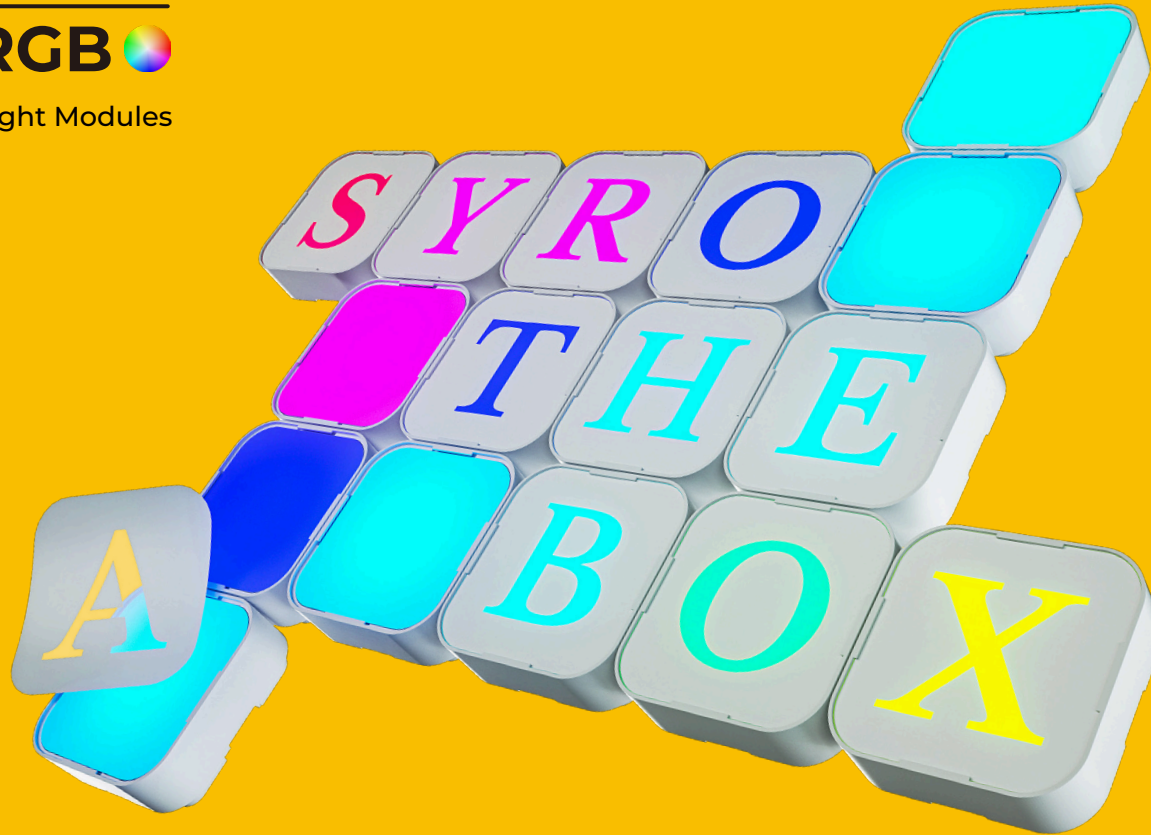

16 PCs RGB

App-Controlled Light Modules

Light Up Your Words

SYRO - The Box

Living Room Ambience

Gaming Room Setup

Entertainment Space Decor

ROCK
AND
ROLL