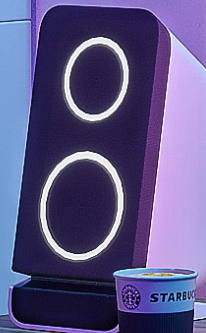

16 PCs RGB

App-Controlled Light Modules

Light Up Your Words

SYRO - The Box

Living Room Ambience

Gaming Room Setup

Entertainment Space Decor

ROCK
AND
ROLL

Office Desktop Display

Party Decoration

Night Lamp

PERSONALIZE YOUR RGB SCENES

Select & play from effect gallery, or choose from 16 million colors to customize your color scenes based on 8 patterns. Set the right vibe for your mood

RGB 16 million colours

An abundant effect gallery

Adjust brightness and speed

Set Timer to turn off/on by schedule

3 WAYS OF CONTROL

RF Remote + Button + App

Changable Slides

Various Combinations

The Box White Light 9pcs (White/Black) ○ ■

Changeable Slides

Can be customized according to your needs