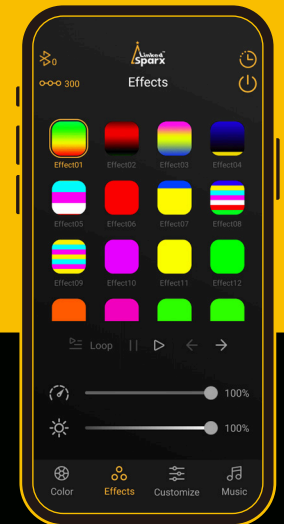

16 PCs RGB

App-Controlled Light Modules

Light Up Your Words

SYRO - The Box

Living Room Ambience

Gaming Room Setup

Entertainment Space Decor

ROCK
AND
ROLL

Office Desktop Display

Party Decoration

Night Lamp

PERSONALIZE YOUR RGB SCENES

Select & play from effect gallery, or choose from 16 million colors to customize your color scenes based on 8 patterns. Set the right vibe for your mood

RGB 16 million colours

An abundant effect gallery

Adjust brightness and speed

Set Timer to turn off/on by schedule

3 WAYS OF CONTROL

RF Remote + Button + App

Changable Slides

Various Combinations

The Box White Light 9pcs (White/Black) ○ ■

Changeable Slides

Can be customized according to your needs