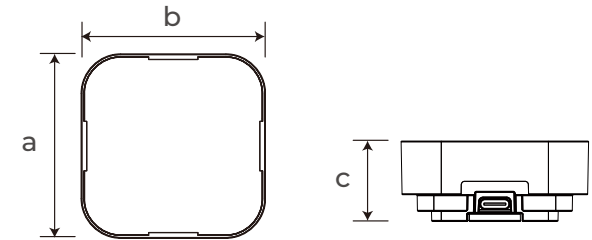

App & Remote Controlled

Indoor Use

Sync with Music

Timer Mode

The Box Modules

Module Dimensions	
a	5.6cm / 2.2in
b	5.6cm / 2.2in
c	2.4cm / 0.94in

LED Color: RGB / White

Connectivity: BT