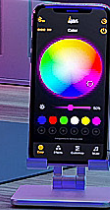

16 PCs RGB

App-Controlled Light Modules

Light Up Your Words

SYRO - The Box

Living Room Ambience

Gaming Room Setup

Entertainment Space Decor

ROCK
AND
ROLL

Office Desktop Display

Party Decoration

Night Lamp

PERSONALIZE YOUR RGB SCENES

Select & play from effect gallery, or choose from 16 million colors to customize your color scenes based on 8 patterns. Set the right vibe for your mood

RGB 16 million colours

An abundant effect gallery

Adjust brightness and speed

Set Timer to turn off/on by schedule

3 WAYS OF CONTROL

RF Remote + Button + App

Changable Slides

Various Combinations

The Box White Light 9pcs (White/Black) ○ ■

Changeable Slides

Can be customized according to your needs