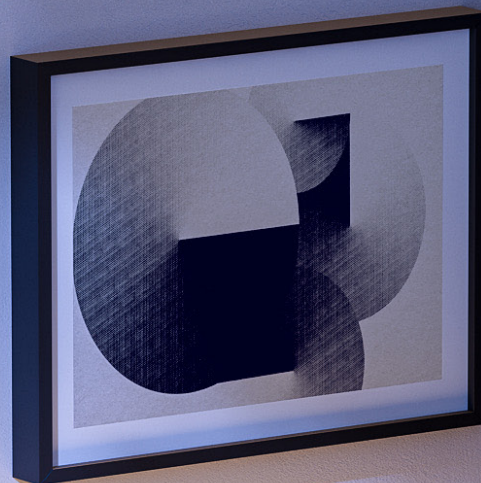

16 PCs RGB

App-Controlled Light Modules

Light Up Your Words

SYRO - The Box

Living Room Ambience

Gaming Room Setup

Entertainment Space Decor

ROCK
AND
ROLL

Office Desktop Display

Party Decoration

Night Lamp

PERSONALIZE YOUR RGB SCENES

Select & play from effect gallery, or choose from 16 million colors to customize your color scenes based on 8 patterns. Set the right vibe for your mood

The Box White Light 9pcs (White/Black) ○ ■

Changeable Slides

Can be customized according to your needs